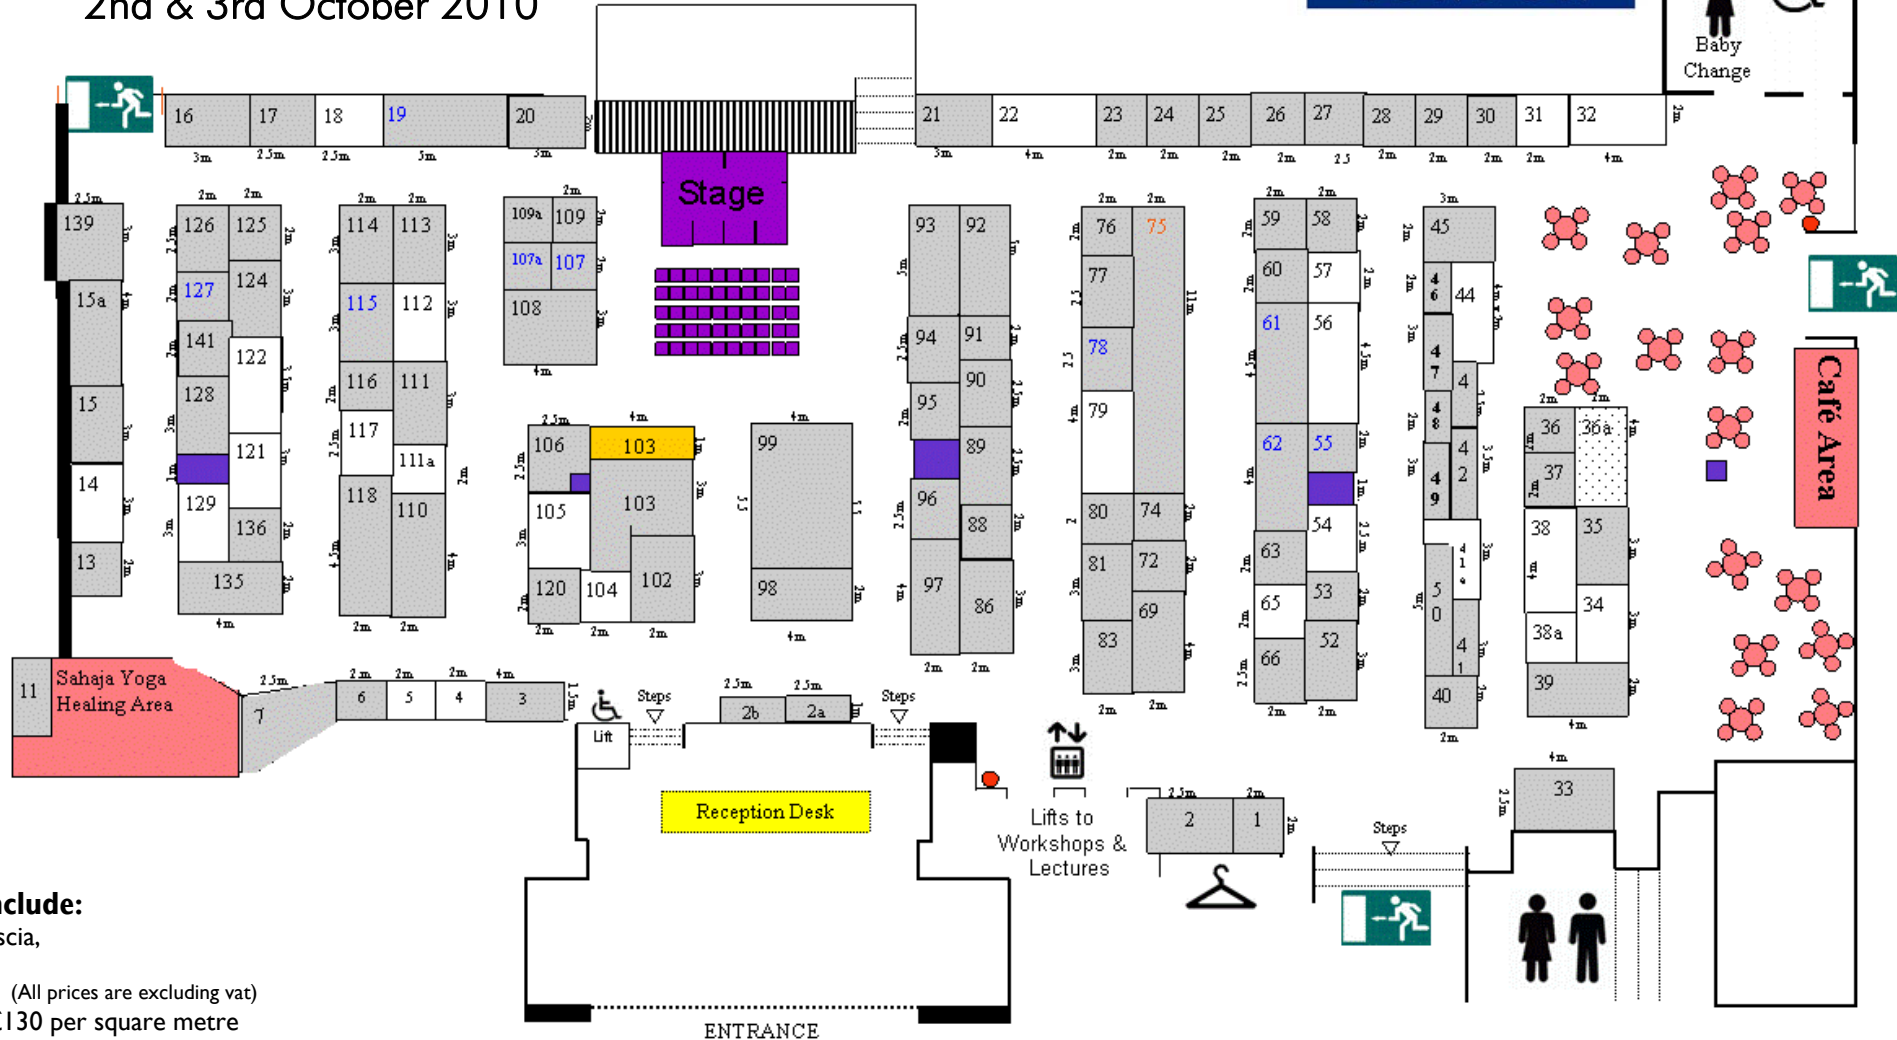

2nd & 3rd October 2010

**Stand costs include:**

Full screening, Fascia,

**Stand pricing:** (All prices are excluding vat)

Standard Space: £130 per square metre

Prime Space: £150 per square metre

**Example prices:**(all prices exclude vat)

**Standard Positions**

- 3m x 1.5m £585+ vat
- 2m x 2m £520+ vat
- 2.5m x 2m £650 + vat
- 3m x 2m £780 + vat
- 4m x 2m £1040 + vat
- 5m x 2m £1300+ vat

**Prime Positions**

- 2m x2m £600 + vat
- 2.5m x 2.5m £750
- 3m x 2m £900 + vat
- 4m x 2m £1200 + vat

**Key:**

- Sold
- Prime Position £150 per Sq M
- Standard Position £130 per Sq M
- Reserved